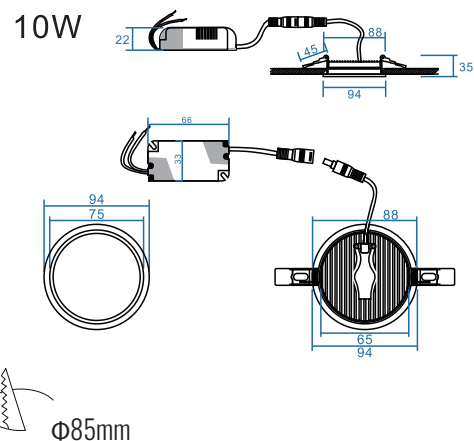

Durable thermally conductive Aluminum housing & External Driver

P.F > 0.9 & Life > 30,000 Hrs

OPENING/BEAM

High efficiency Ra>80 LED .

DIMENSION DRAW

Model:	Waterproof Domo
Format:	Round
Location:	Interior
Wattage:	10W
Materials:	Aluminum
Led Color:	3000K / 4000K / 6500K
Product Dimension:	Φ95mm
Cut-Out size:	Φ85mm
IP Code:	44
Fixation:	Recessed
CRI :	80
Lumen Output:	1000LM
Frequency:	50/60 Hz
Beam Angle:	L°